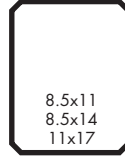

White used for
Certificates, Posters & Fliers