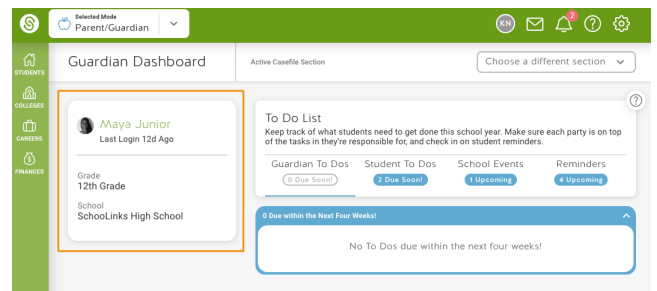

Option 1:
For Google account/emails,
you can click this button:

-OR-

Option 2:
Or, use the Forgot Password
button to claim your account:

Welcome to your Guardian Dashboard!

Once you're logged in, you'll see your Guardian Dashboard which includes any associated students determined by your district. If you don't see the right students, please reach out to the district for corrections.

Use the *Choose a different section* option to navigate to other parts of the platform. You can see your student's assessment results, review course plans and reach out to your student's counselor!