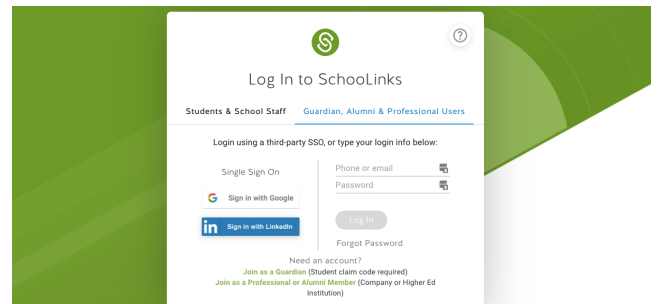

Getting Started

Your district has provided your email to SchoolLinks so that we can have an account waiting for you. The following instructions will help you log in!

Visit app.schoollinks.com/login/member to access the login page for Guardians.

Option 1:
For Google account/emails,
you can click this button:

-OR-

Option 2:
Or, use the Forgot Password
button to claim your account:

Welcome to your Guardian Dashboard!

Once you're logged in, you'll see your Guardian Dashboard which includes any associated students determined by your district. If you don't see the right students, please reach out to the district for corrections.