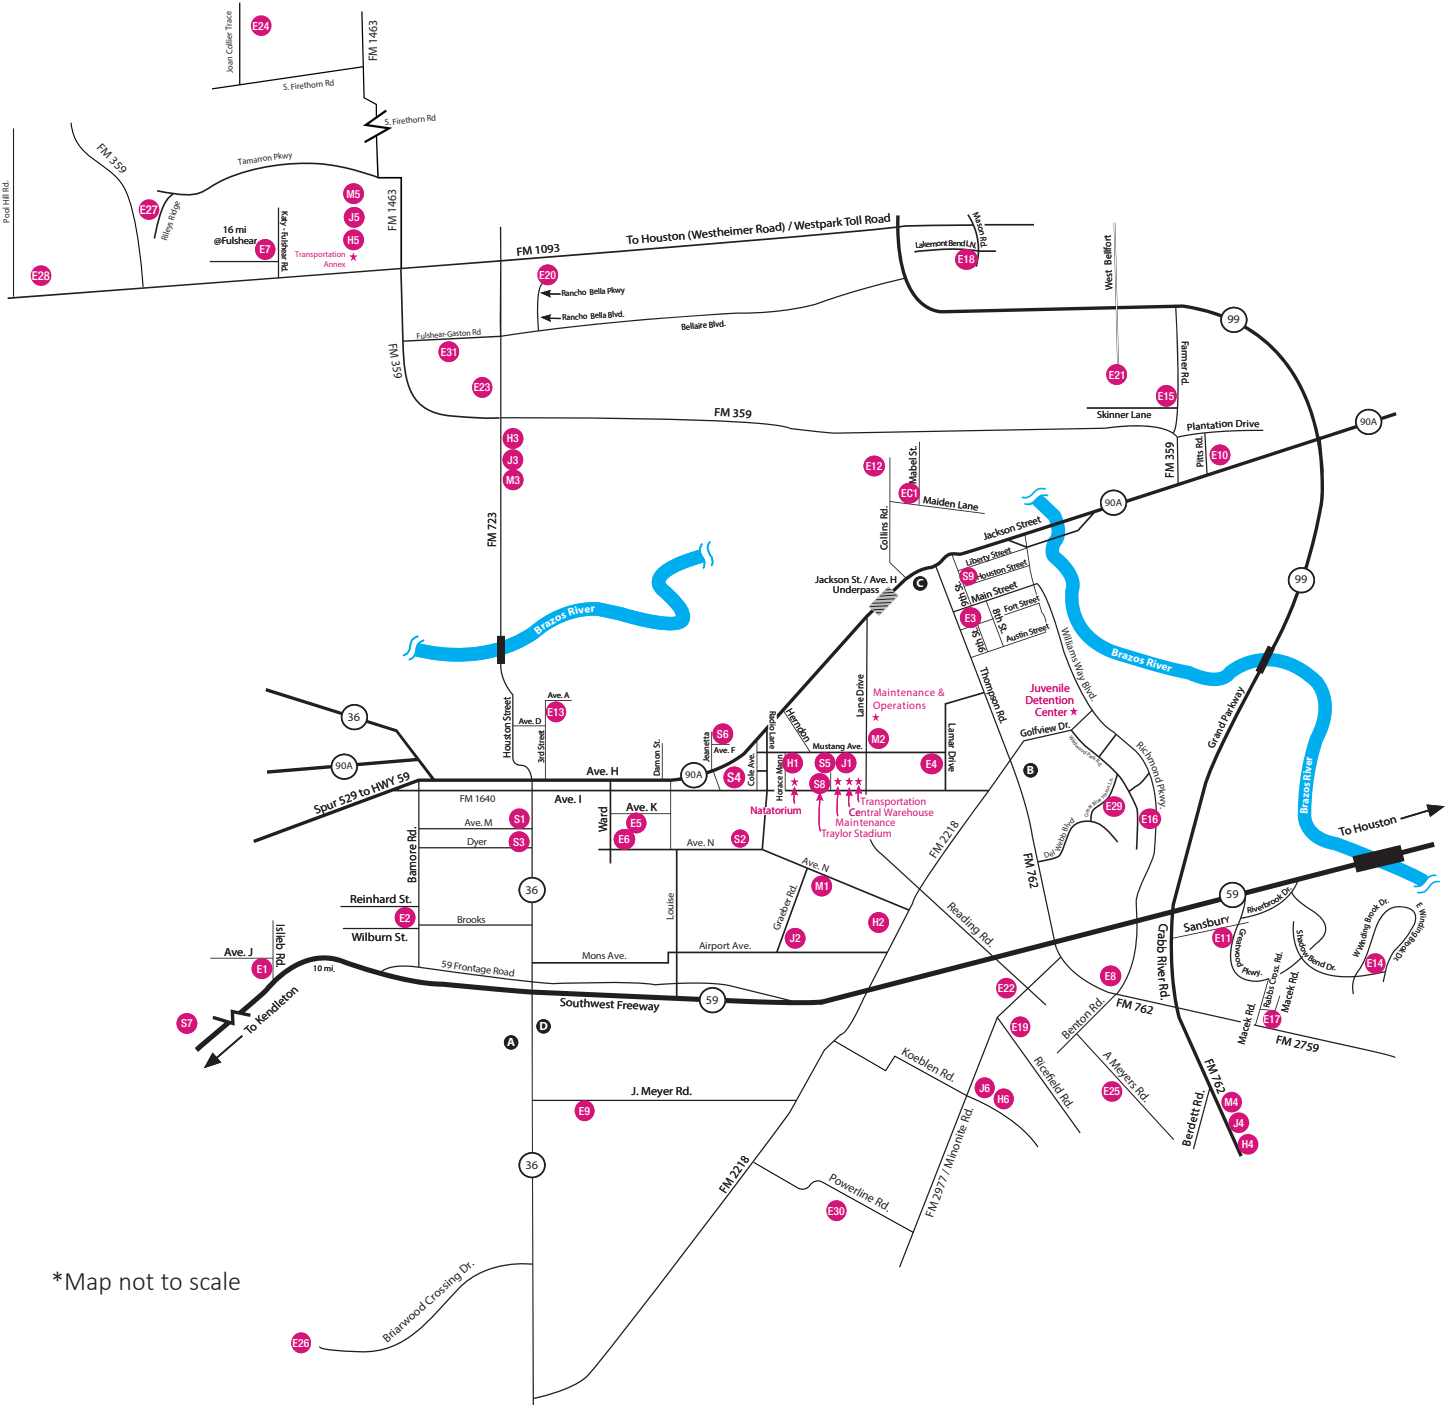

## DISTRICT MAP

3911 Avenue I, Rosenberg, Texas 77471  
www.LCISD.org | Info@LCISD.org | 832.223.0000

\*Map not to scale

To find out where your student will attend school, visit our website and click "Find My Bus/School."

# Lamar CISD