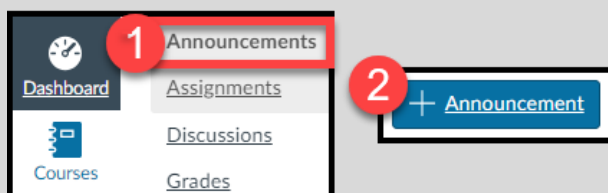

- By default, important course announcements will be emailed to the email address listed in Skyward Family Access.
- If you would like to see ALL course announcements...

Log into Canvas - <http://canvas.lcisid.org/>

1. Select a **Course**
2. Tap "**Announcements**"
3. Tap the **Title of any Announcement** to view details.

IMPORTANT: If you do not see the "Announcement" button in a course, then no announcements are currently posted for that course.