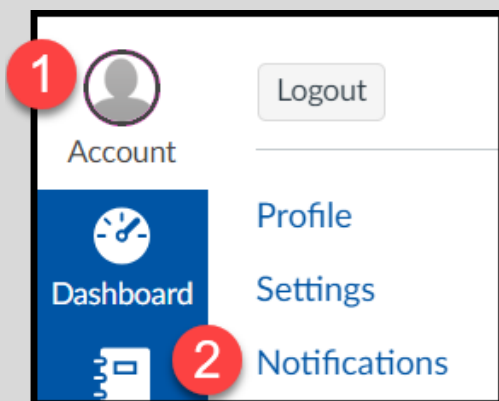

Update Notification Settings

4

Add Cell Number -

- Tap **Account**
- Tap **Settings**
- + [Contact Method](#)
- Add Cell Number, Select a Carrier & Tap **Register SMS**
- Follow the prompts in your "Text Messages" on your Cell Phone to confirm.

Recommended Notification Settings-

- ☒ Announcement
- ☒ Conversation Message
- ☒ Administrative Notifications

View Course Announcements

5