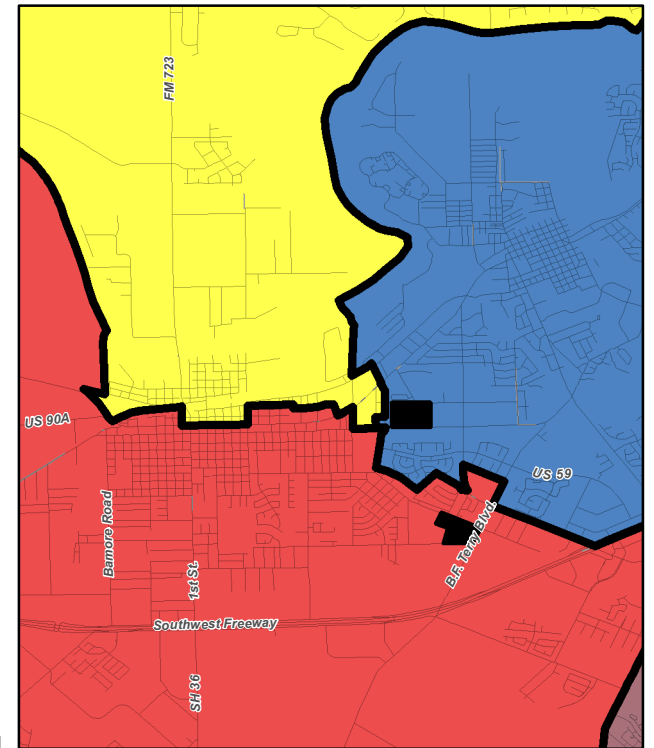

Lamar C.I.S.D.

ABC Recommendation 7-13-15

Fulshear
2016: 520
2020: 1,749
2024: 3,422

Foster
2016: 2,032
2020: 1,911
2024: 2,409

Lamar
2016: 1,696
2020: 1,884
2024: 2,099

Terry
2016: 1,959
2020: 2,272
2024: 2,739

George Ranch
2016: 2,395
2020: 2,702
2024: 3,206

**Projected Resident
9th-12th Grade Students
2016-17 (with Grandfathering)
2020-21
2024-25**

DRAFT

Board of Trustees
has made no
decision regarding
attendance zones.

Feeder Patterns

	Foster	Fulshear	George Ranch	Lamar	Terry
Adolphus	100%				
Arredondo			25%	20%	55%
Austin				100%	
Beasley				26%	74%
Bowie					100%
Campbell			100%		
Dickinson			100%		
Frost	100%				
Hubenak	25%	75%			
Huggins	6%	94%			
Hutchison				100%	
Jackson	100%				
Long				100%	
McNeill	100%				
Meyer					100%
Pink				100%	
Ray					100%
Smith				100%	
Thomas			41%		59%
Travis					100%
Velasquez			100%		
Williams			100%		