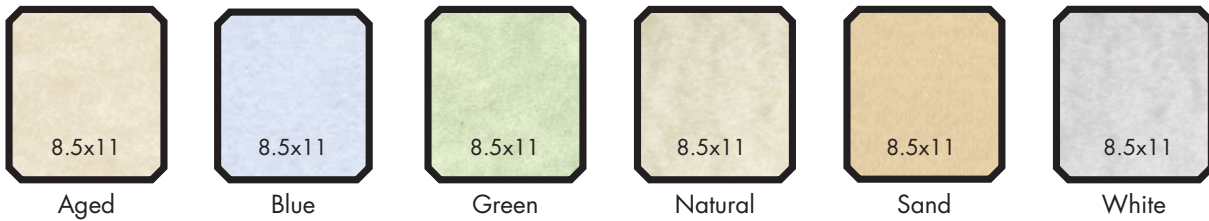

MEDIA AVAILABILITY IS BASED ON VENDOR AVAILABILITY

Astrobright available in
60# and Cover 65#

Astroparche available in 60# Text and 65# Cover
Textured finish look - Used for certificates only

Bond 20#

MEDIA AVAILABILITY IS BASED ON VENDOR AVAILABILITY

Bristol Cover is available in 67# - Cardstock

| | | | | | |
|--|--|--|---|--|--|
|  8.5x11 11x17 Blue |  8.5x11 11x17 Gold |  8.5x11 11x17 Grey |  8.5x11 11x17 Green |  8.5x11 11x17 Ivory |  8.5x11 11x17 Orchid |
| |  8.5x11 11x17 Pink |  8.5x11 11x17 Tan |  8.5x11 8.5x14 11x17 White used for Certificates, Posters & Fliers |  8.5x11 11x17 Yellow | |

Index is available in 110# Silk is available in 80# Large Format

| | |
|---|---|
|  8.5x11 11x17 Buff |  8.5x11 11x17 Salmon |
|  8.5x11 11x17 White | |

Index has a smooth, hard surface and comes in 110 lb. Our heaviest stock and comes in two colors; Buff and Salmon.

| |
|--|
|  8.5x11 11x17 12x18 Text & Cover |
|--|

Silk Paper, is coated paper just like gloss, but is somewhere between a gloss and a matt finish. It has a slight sheen to it, without having that mirror-like shine of a full gloss.