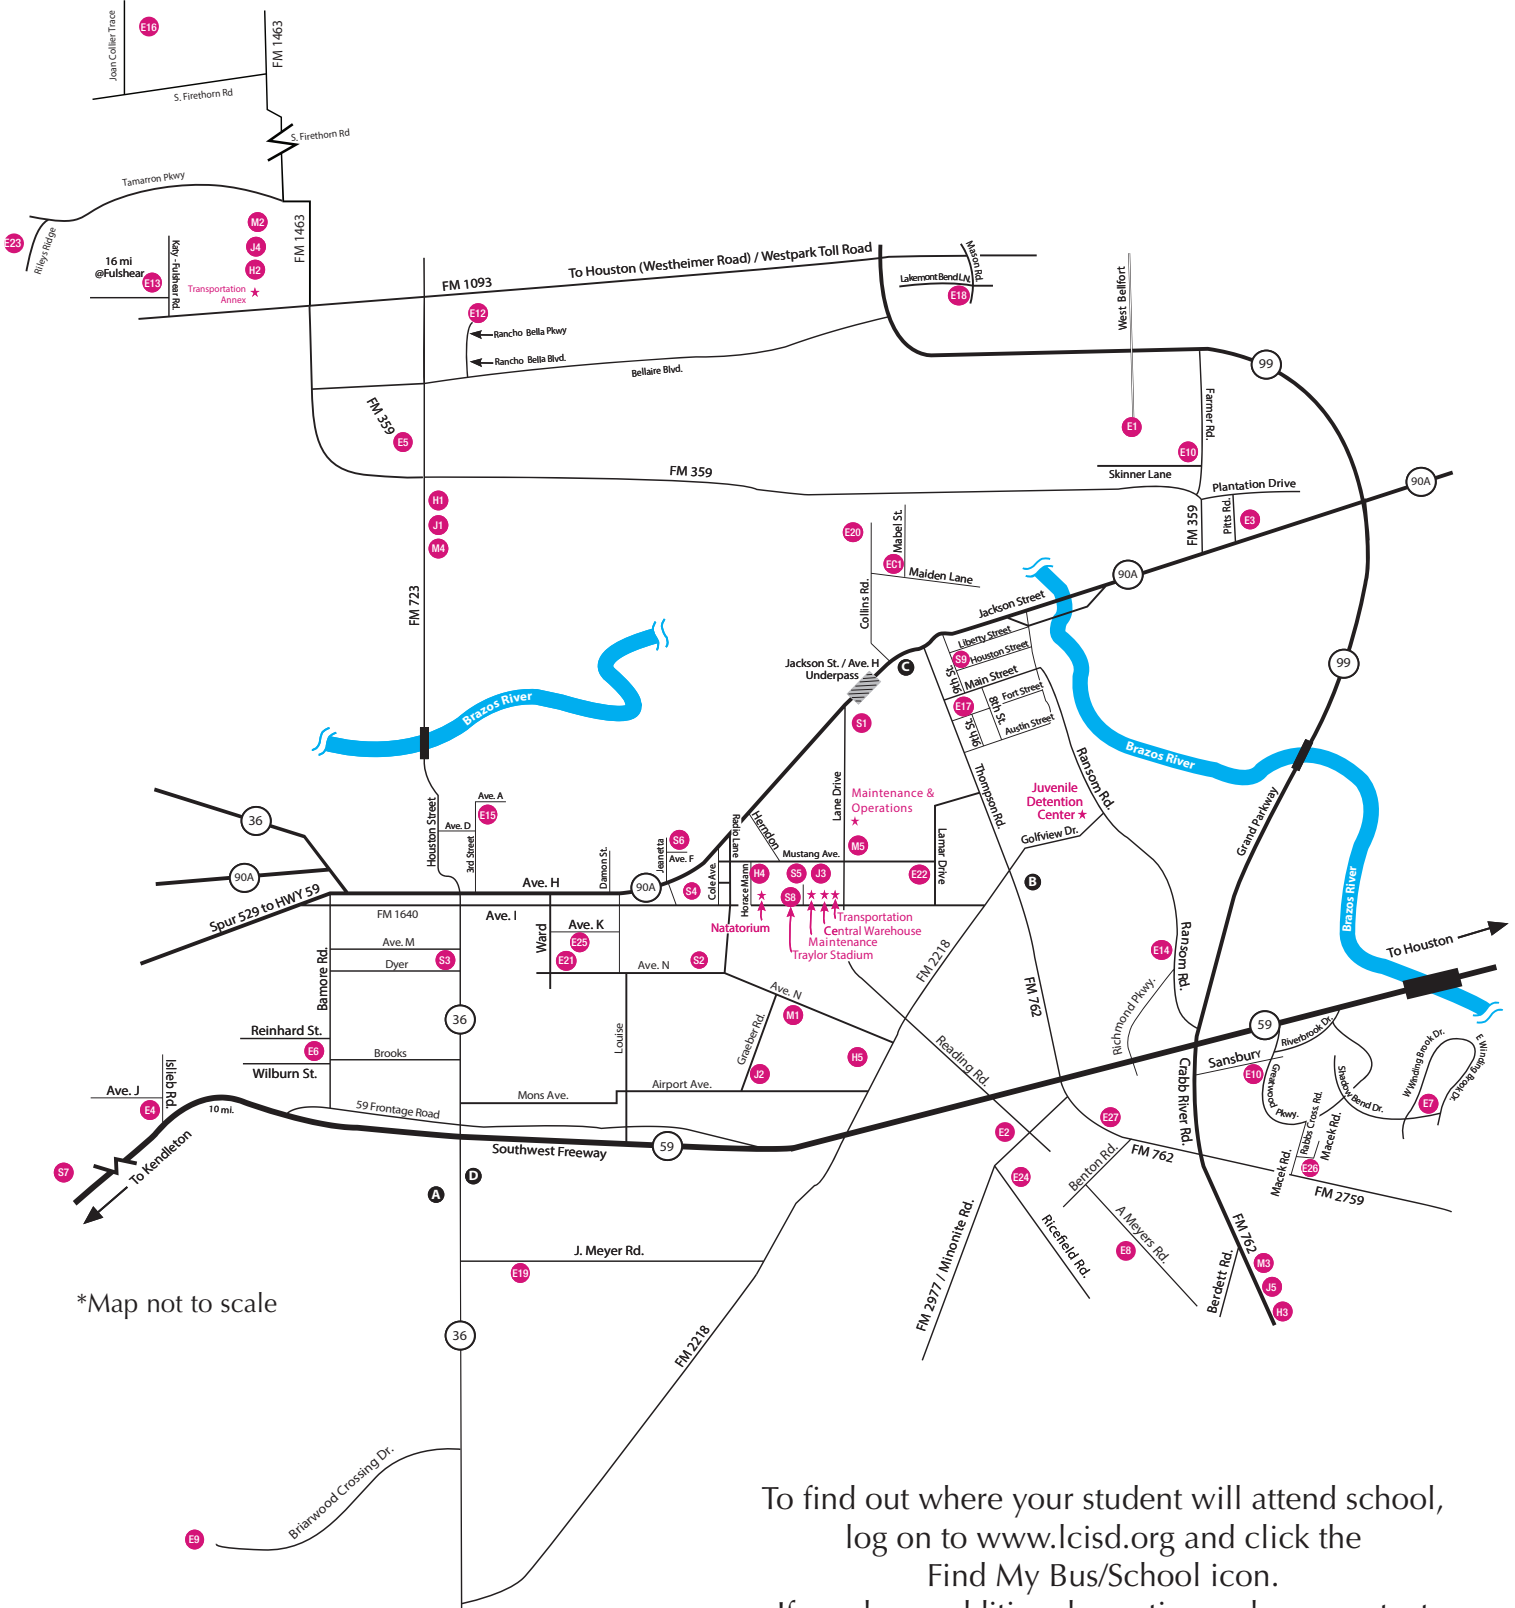

# DISTRICT MAP

Elementary, Middle, Junior High, High School and Special Sites  
3911 Avenue I ♦ Rosenberg, Texas 77471 ♦ 832-223-0000 (main) ♦ [www.lcisid.org](http://www.lcisid.org)

To find out where your student will attend school, log on to [www.lcisid.org](http://www.lcisid.org) and click the Find My Bus/School icon. If you have additional questions, please contact Community Relations at 832-223-0328.